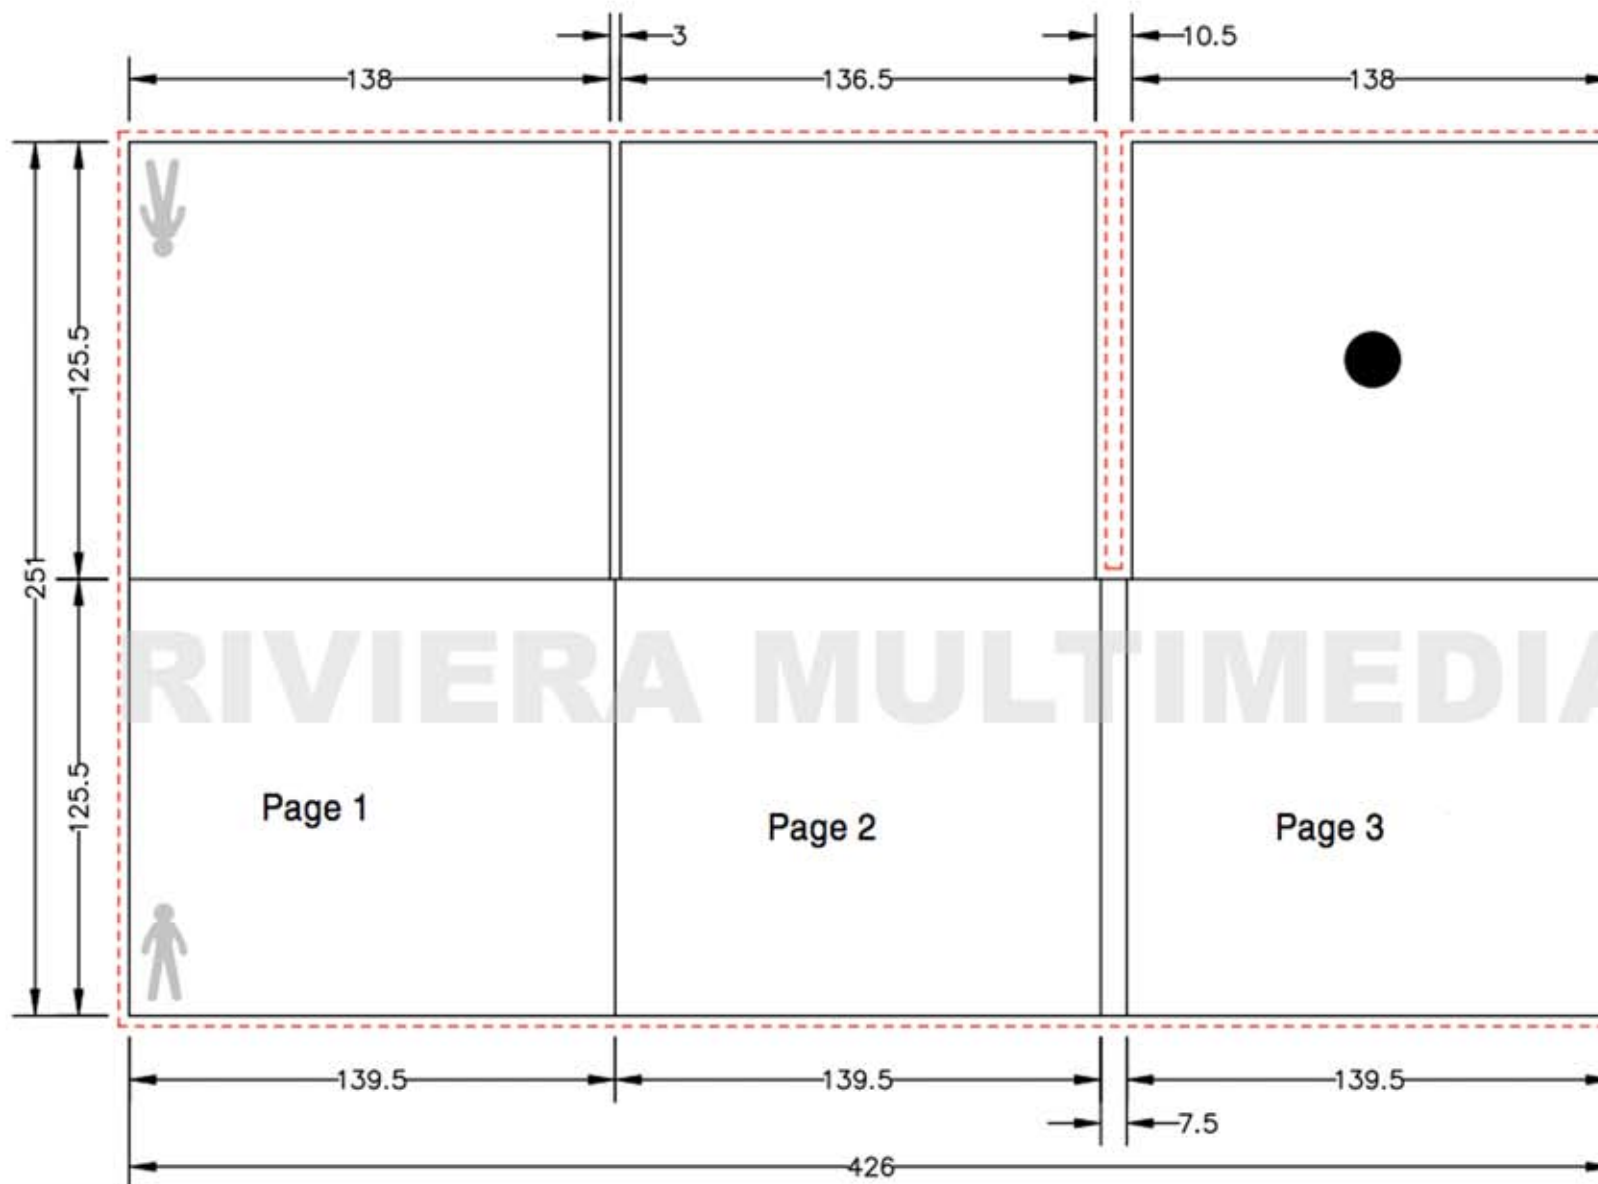

# Print Specifications - Dimensions in mm

## 3 panel/6 page Digifix -1spider or foam CD grip left

Finished format: 139,5 x 125,5 x 7,5 mm

Paper : 285 g white

Printing : offset

Primary colours and/or spot

colours (Pantone®colours only)

Finish : ultra-violet gloss varnish

Position of the tulip or foam CD grip :

on page 3 of the inside

 Surface utile incluant la rogne impérative de 3 mm