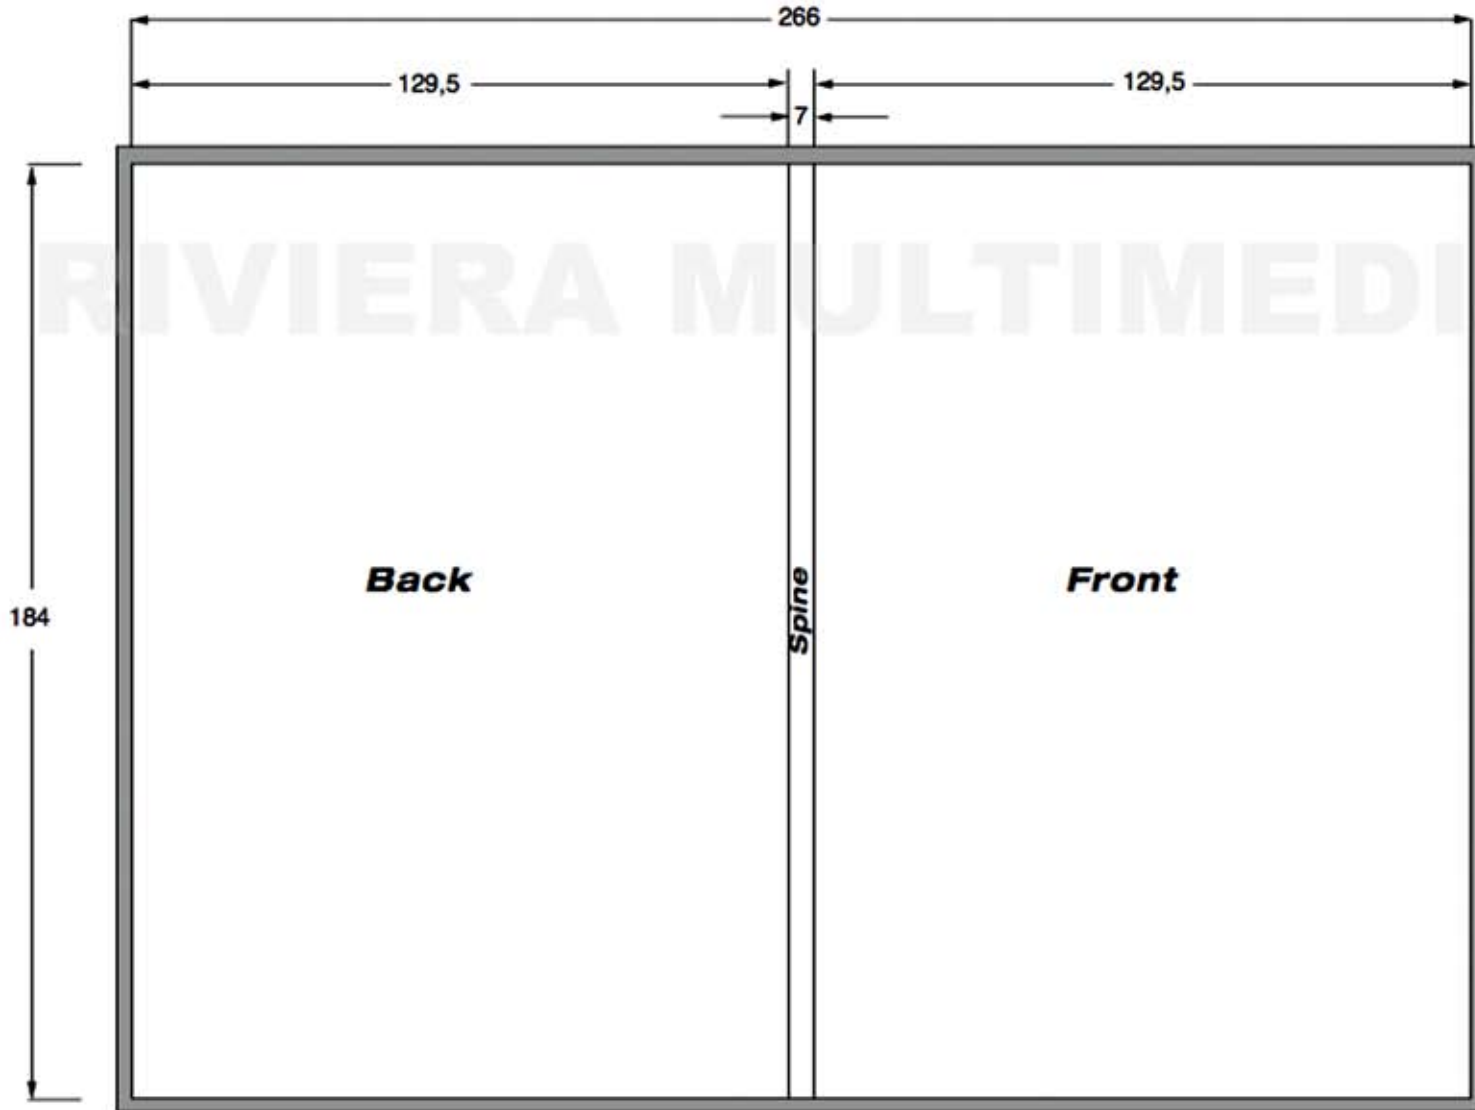

Print Specifications - Dimensions in mm

DVD inlay for Slim DVD (7mm)

Please note: not to scale

Final Format : 266 x 184mm
Paper type : 150 g glossy paper
Print type : offset
Primary colours and/or spot colours
(Pantone® colours only)
Varnish : Glossy dispersion varnish

 Area including the compulsory 3 mm bleed