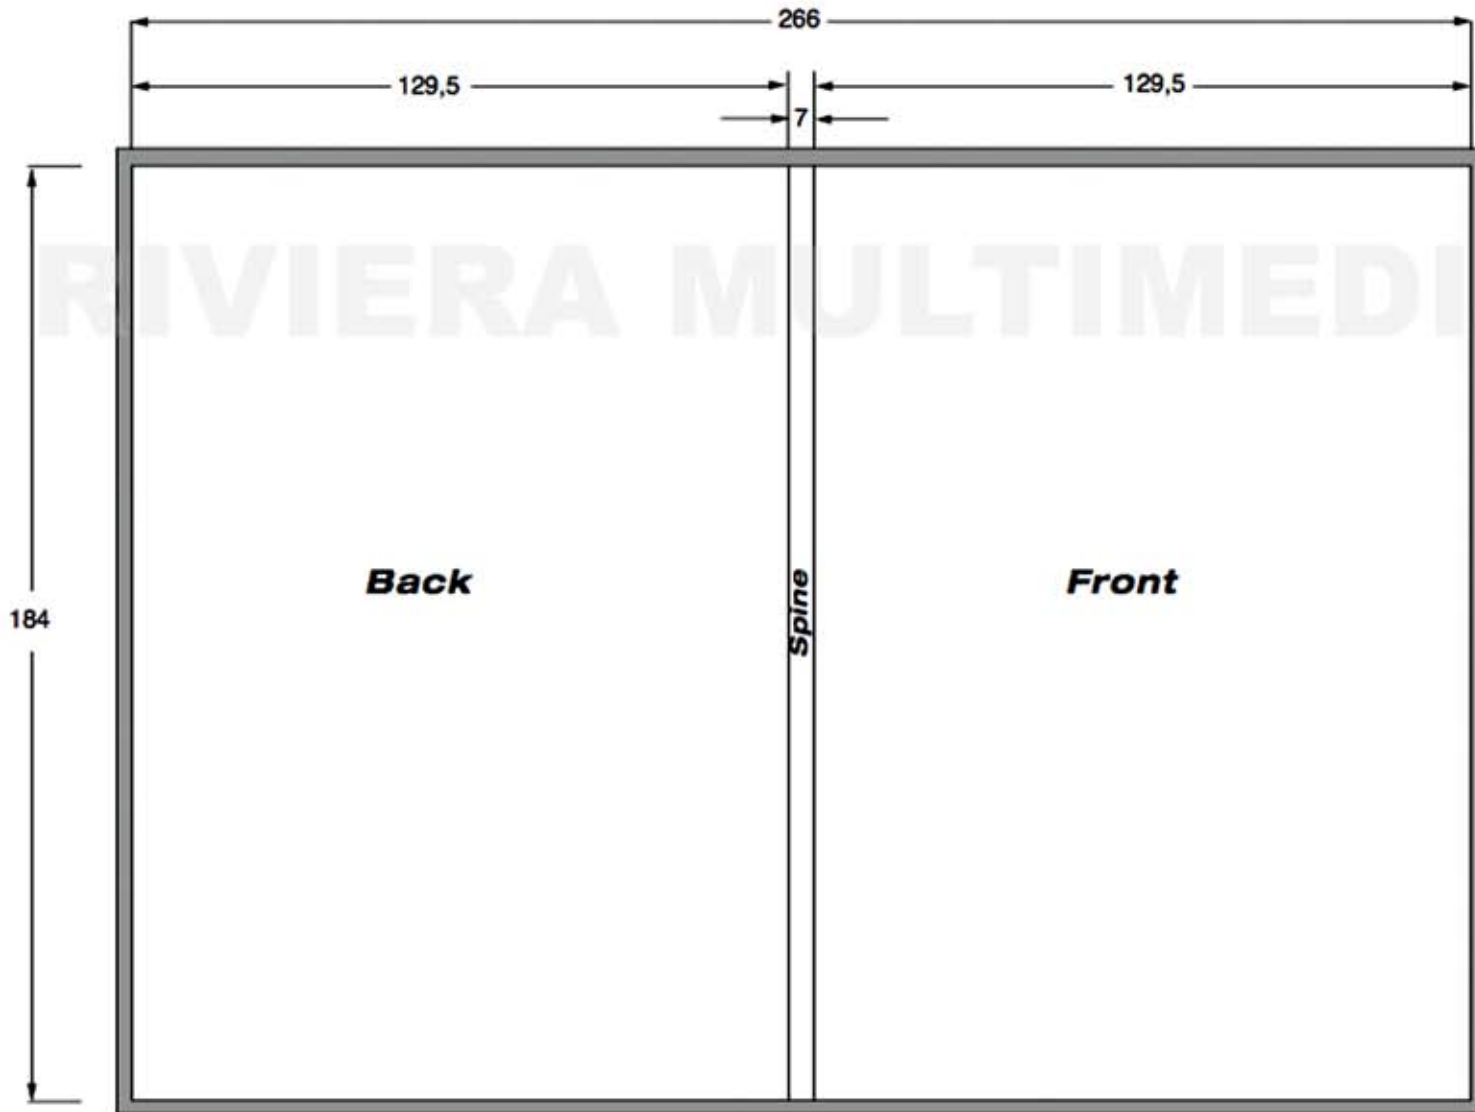

Print Specifications - Dimensions in mm

DVD inlay for Slim DVD (7mm)

Please note: not to scale

Final Format : 266 x 184mm
Paper type : 150 g glossy paper
Print type : offset
Primary colours and/or spot colours
(Pantone® colours only)
Varnish : Glossy dispersion varnish

 Area including the compulsory 3 mm bleed