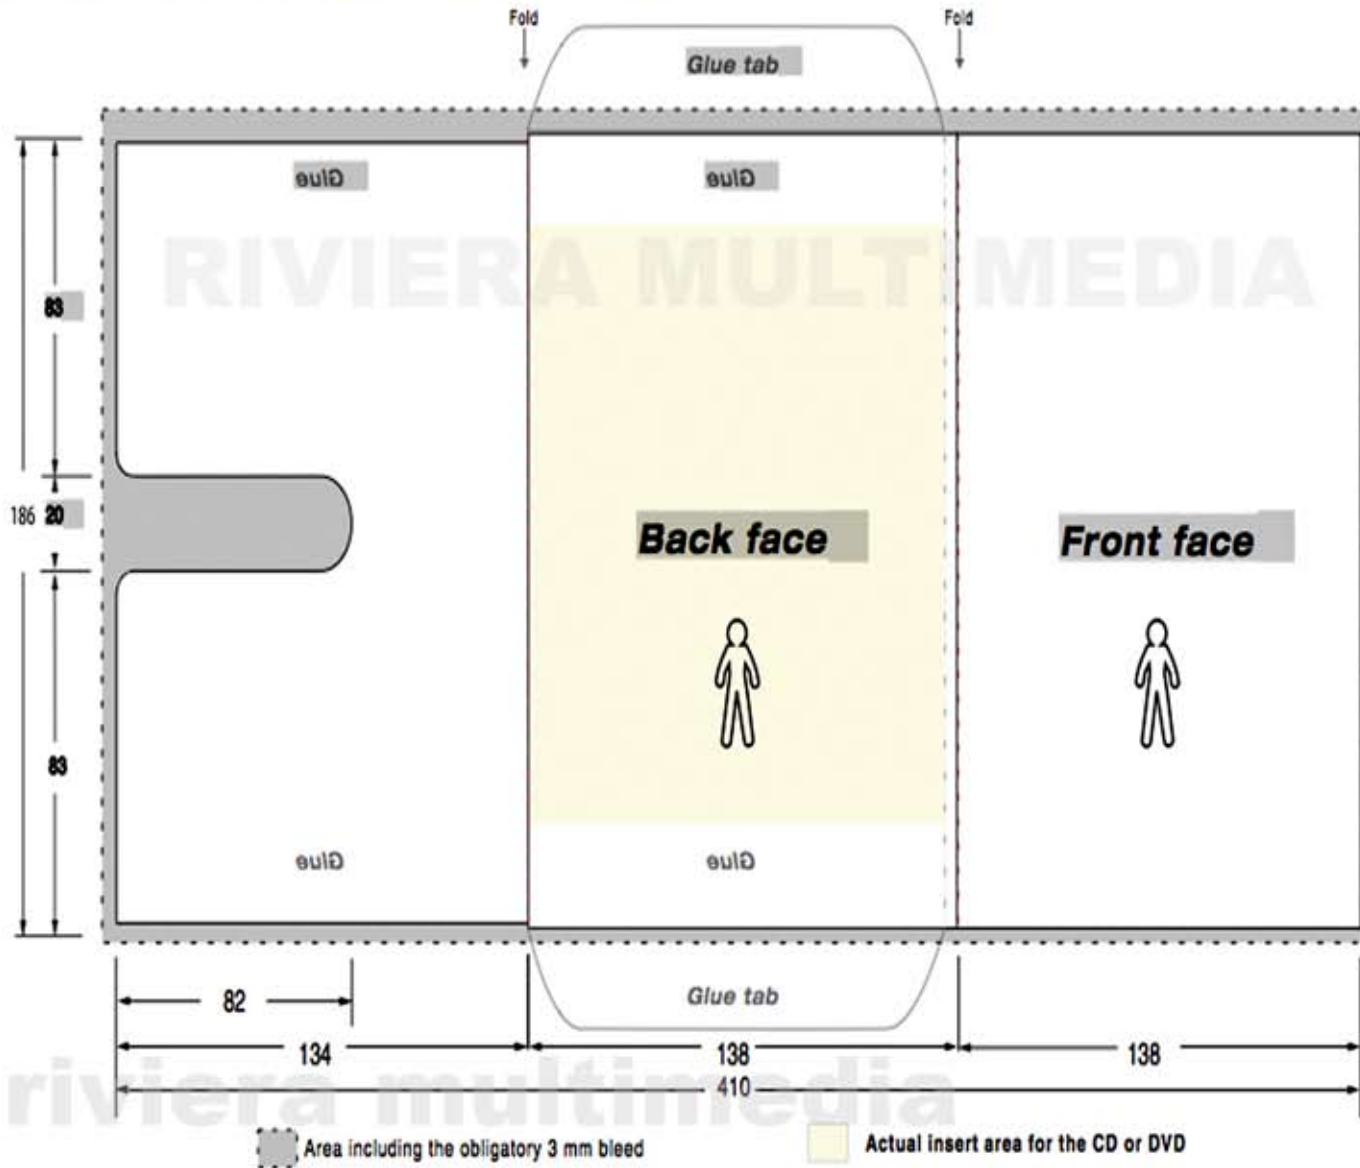

Print Specifications - Dimensions in mm

DVD SLEEVE with flap

DVD SLEEVE with flap
 Final format :
 138 x 187 mm
 Cardboard/Paper : 235 g
 Printing : offset
 Primary colours and/or spot colours
 (Pantone® colours only)
 Finish :
 - gloss dispersion varnish
 - UV gloss
 Packaging : automatic
 Note : Capacity for 1 CD