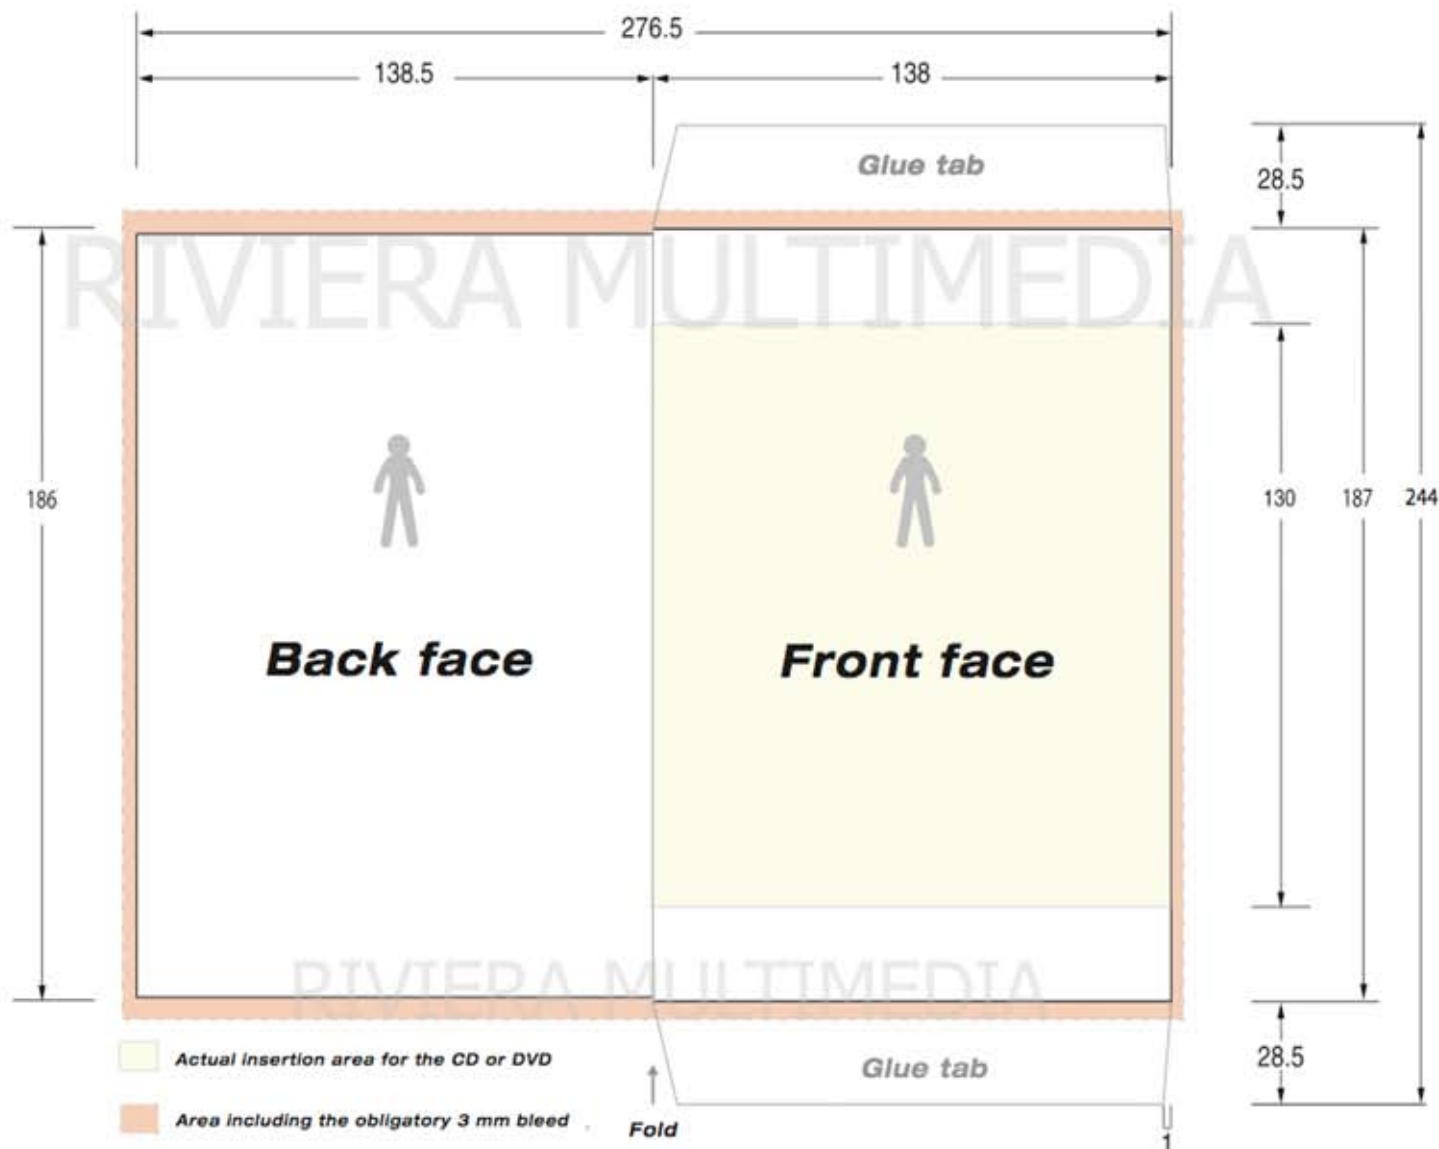

# Print Specifications - Dimensions in mm

## DVD Sleeve (Glued top and bottom)

### DVD Sleeve (Glued top and bottom)

Final Format: 138 x 187 mm

Cardboard / Paper  
300g  
250 g  
Printing : Offset  
Finish : Varnish  
Packaging: Automatic  
Capacity for 1 Disc