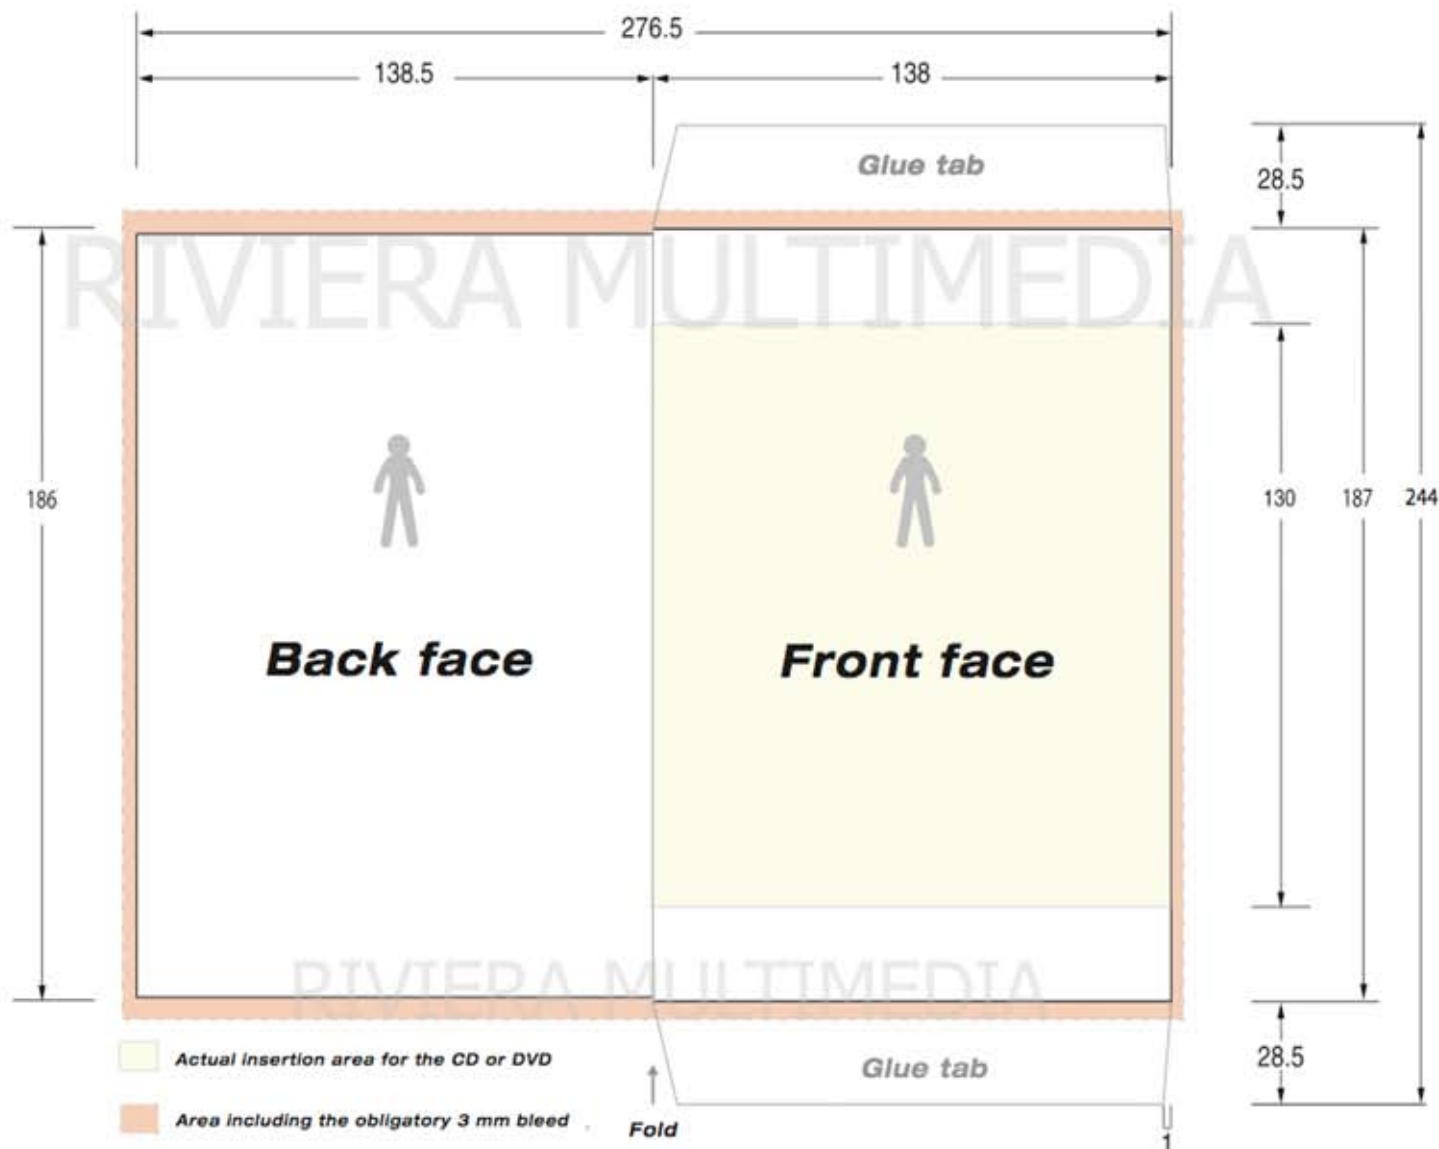

Print Specifications - Dimensions in mm

DVD Sleeve (Glued top and bottom)