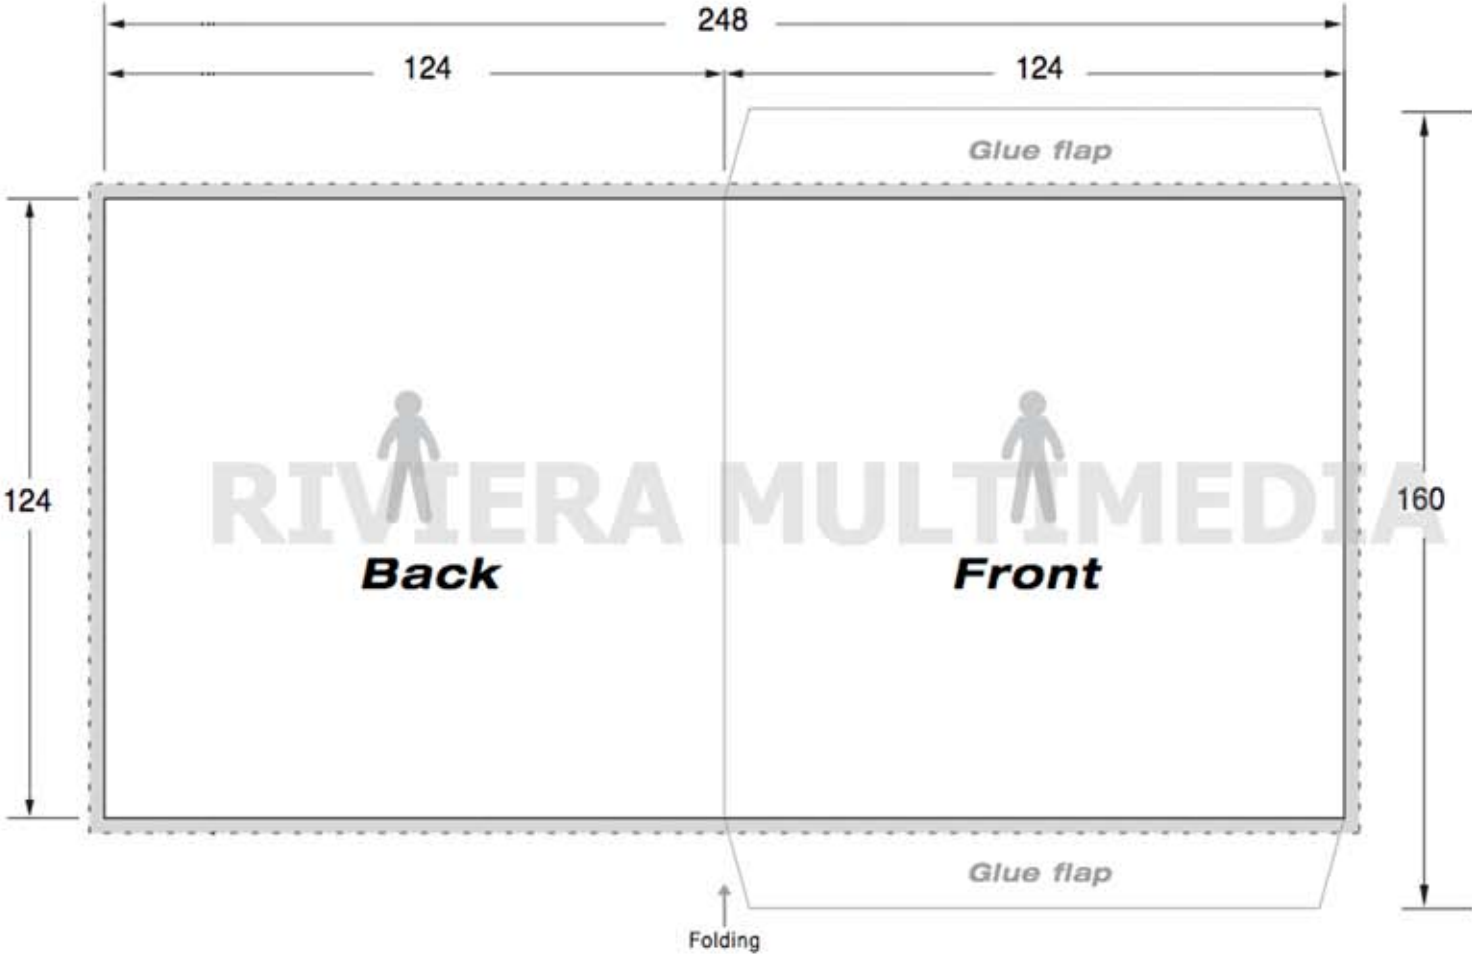

# Print Specifications - Dimensions in mm

## 123mm CD/DVD Sleeve

**123mm CD/DVD Sleeve**  
123.5mm x 123.5mm x .5mm

Paper 200g white back  
possibility of 220g gray back  
Print type : offset  
Glossy dispersion varnish  
capacity 1 CD or 1 DVD

 Area including the compulsory 3 mm bleed

 The 2 areas of 124 mm include the folding area