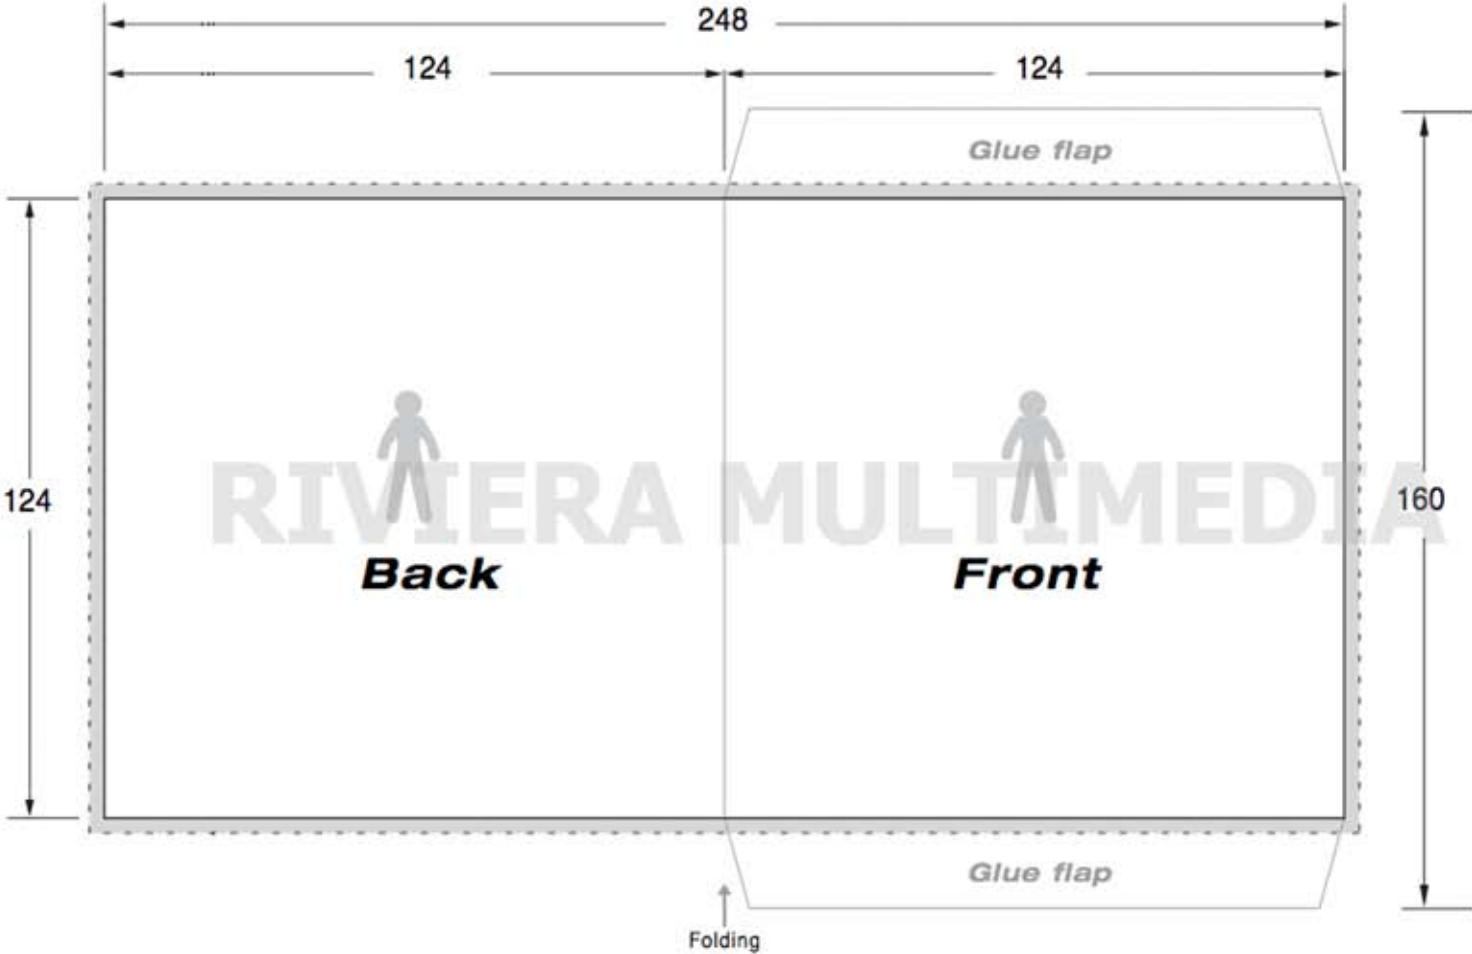

Print Specifications - Dimensions in mm

123mm CD/DVD Sleeve

123mm CD/DVD Sleeve
123.5mm x 123.5mm x .5mm

Paper 200g white back
possibility of 220g gray back
Print type : offset
Glossy dispersion varnish
capacity 1 CD or 1 DVD

 Area including the compulsory 3 mm bleed

 The 2 areas of 124 mm include the folding area