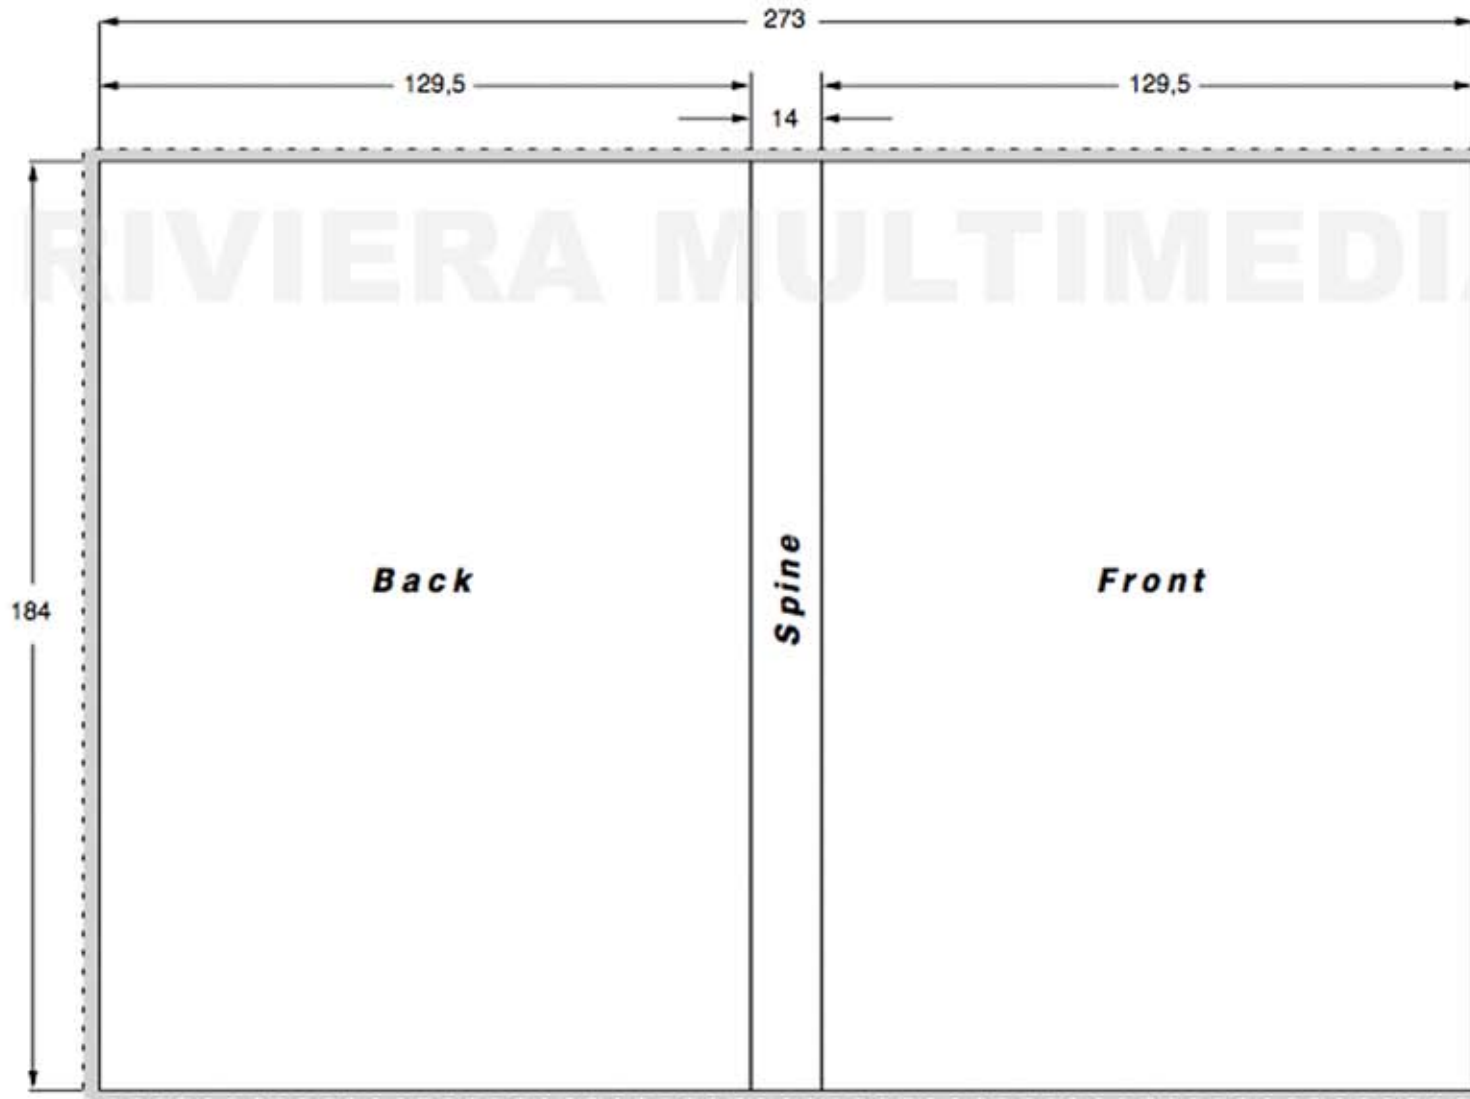

Print Specifications - Dimensions in mm

DVD inlay for black, white or transparent 14mm Case

Please note: not to scale

Final format:
273 (+1/-0 mm) x 184 mm (+0/-1 mm)
Paper type : 150 g glossy paper
Print type : offset
Primary colours and/or spot colours
(Pantone® colours only)
Varnish : Glossy dispersion varnish
Packaging : automatic

 Area including the compulsory 3 mm bleed