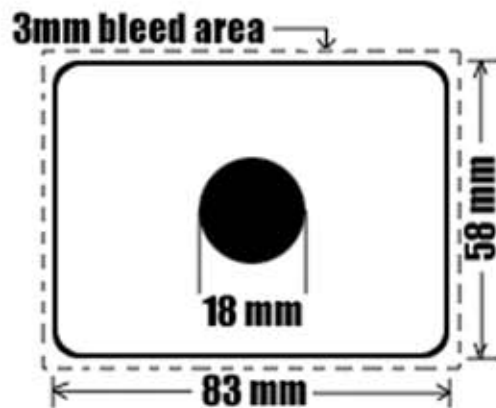

Print Specifications - Dimensions in mm

CD & DVD Biz Card 83mm - 58mm inner

Notes on Business Card Replication:

Any artwork text must be at least 5mm away from the bleed edge indicated by the dotted line.

Total Image Size Should Be 83mm X 59mm

IF YOUR TOTAL IMAGE SIZE IS NOT THE ABOVE YOUR ARTWORK IS INCORRECT

DO NOT PUT A BLACK (RING) ON THE ARTWORK TO SIGNIFY THE EDGE OR CENTRE HOLE

Artwork must be: Minimum 300 dpi (CMYK)

File Types We Will Take:

PSD (flattened) - PDF (flattened)

TIF (flattened) - JPG

Total Image Size Should Be:
89mm X 64mm