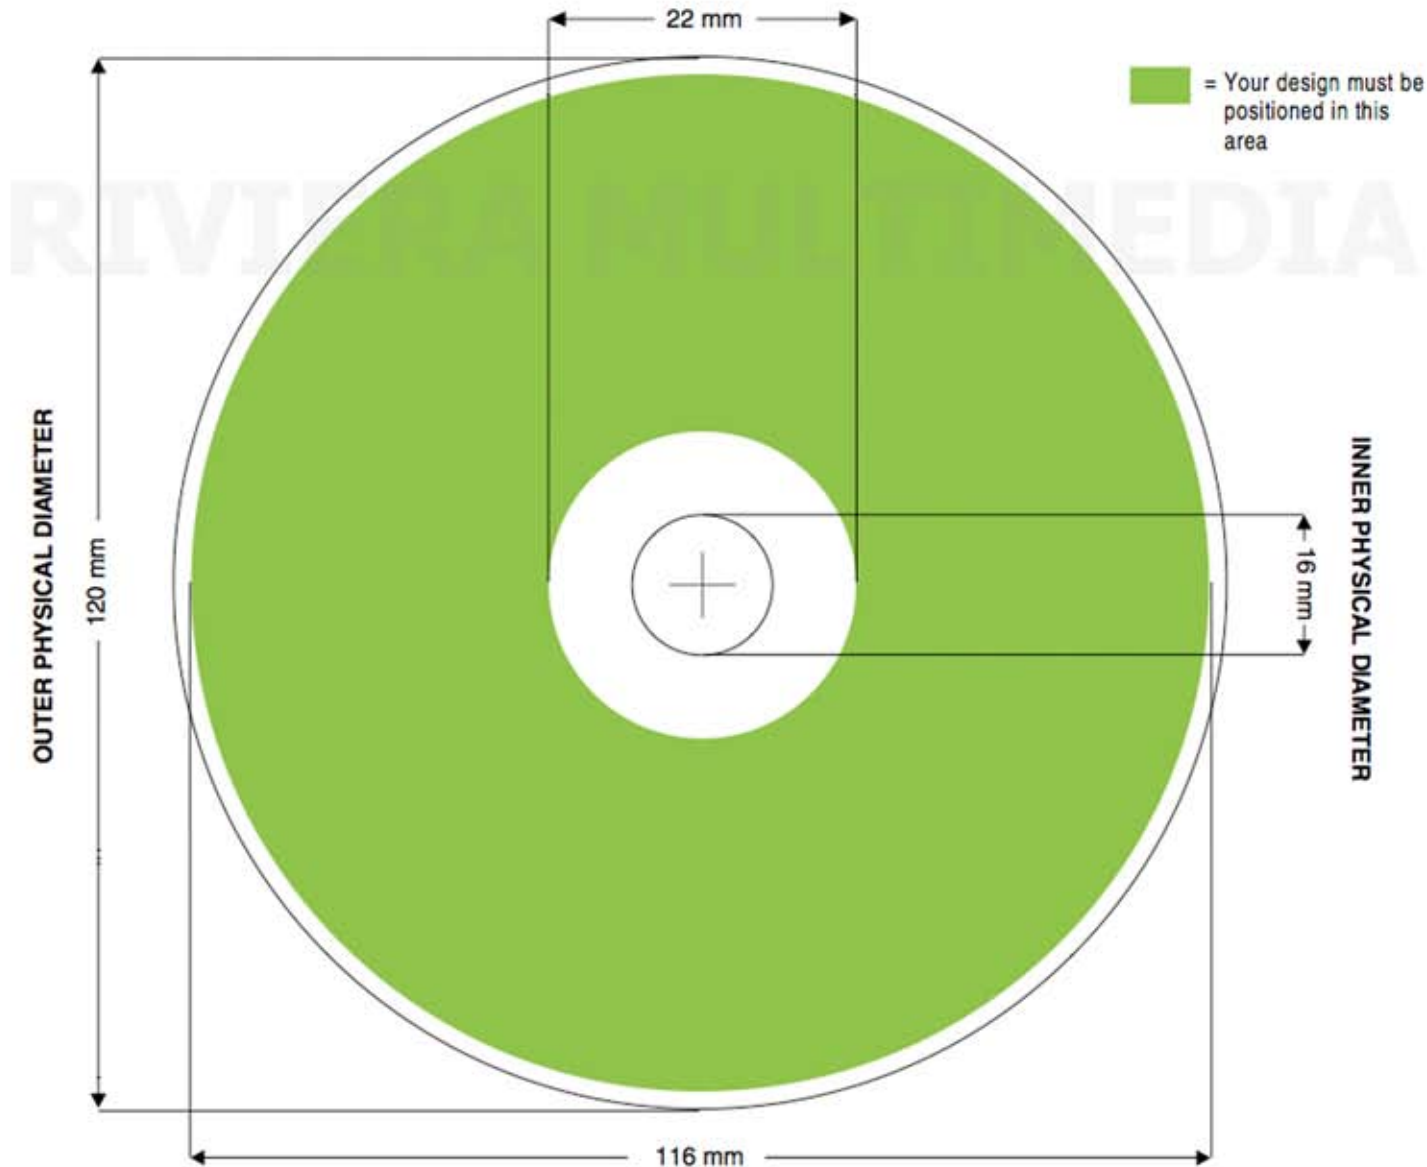

Print specifications

Direct print on Blu-ray (ST)

Total printing area :
116 mm / 22 mm

Printing area suitable for graphic
design with or without background.

Notes : Printing in OFFSET