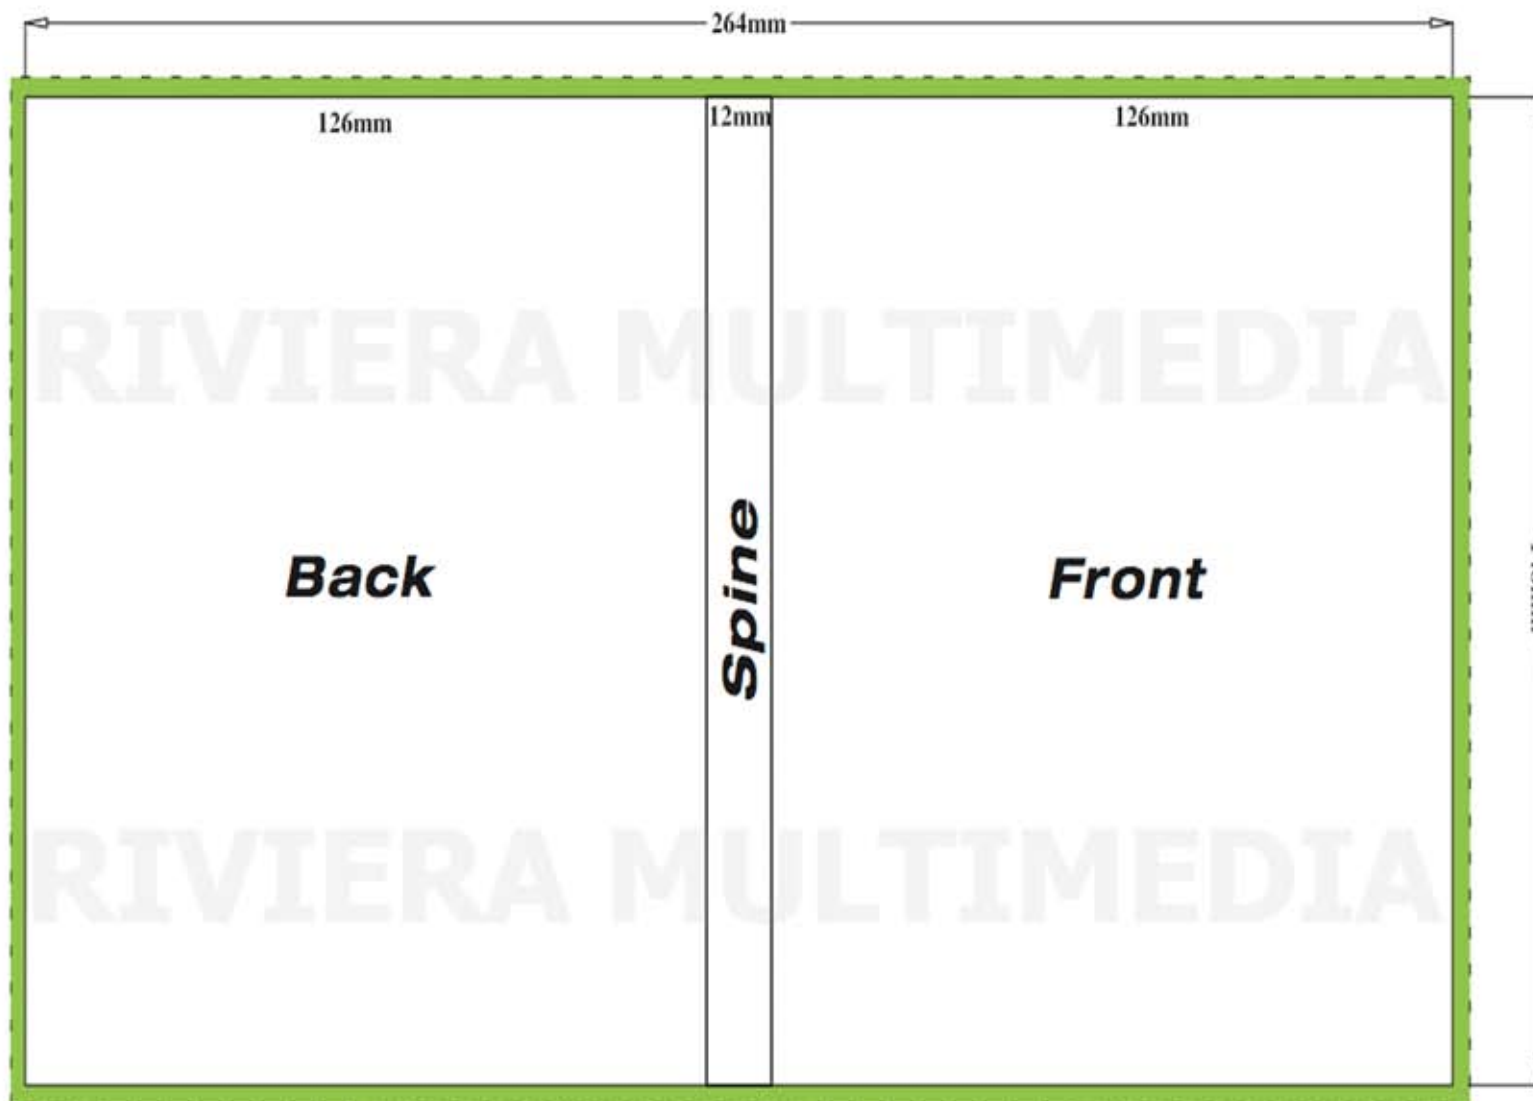

Print specifications

DVD inlay for Blu-ray (ST)

Technical data

Format of finished product : 264 x 148 mm

Paper type : 150 g glossy paper

Print type : offset

Primary colours and/or spot colours (Pantone® colours only)

Varnish : Glossy dispersion varnish

Packaging : automatic

No folding or holes for the edges of the spine.