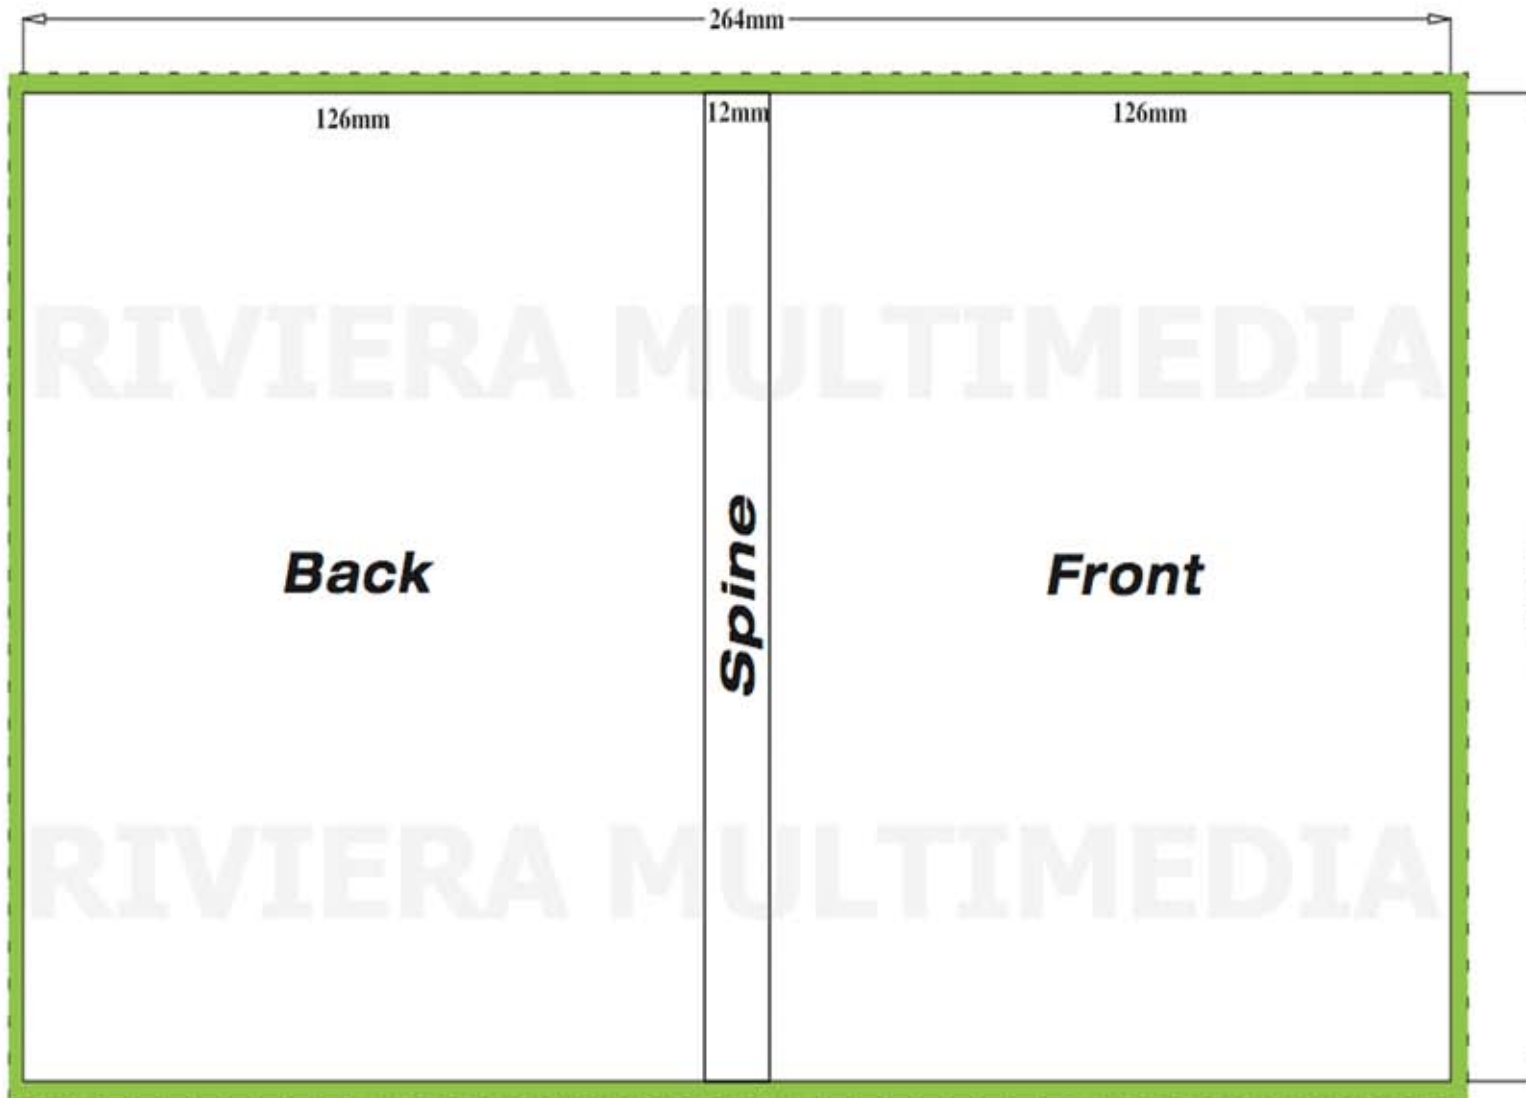

# Print specifications

### Technical data

Format of finished product : 264 x 148 mm

Paper type : 150 g glossy paper

Print type : offset

Primary colours and/or spot colours (Pantone® colours only)

Varnish : Glossy dispersion varnish

Packaging : automatic

No folding or holes for the edges of the spine.