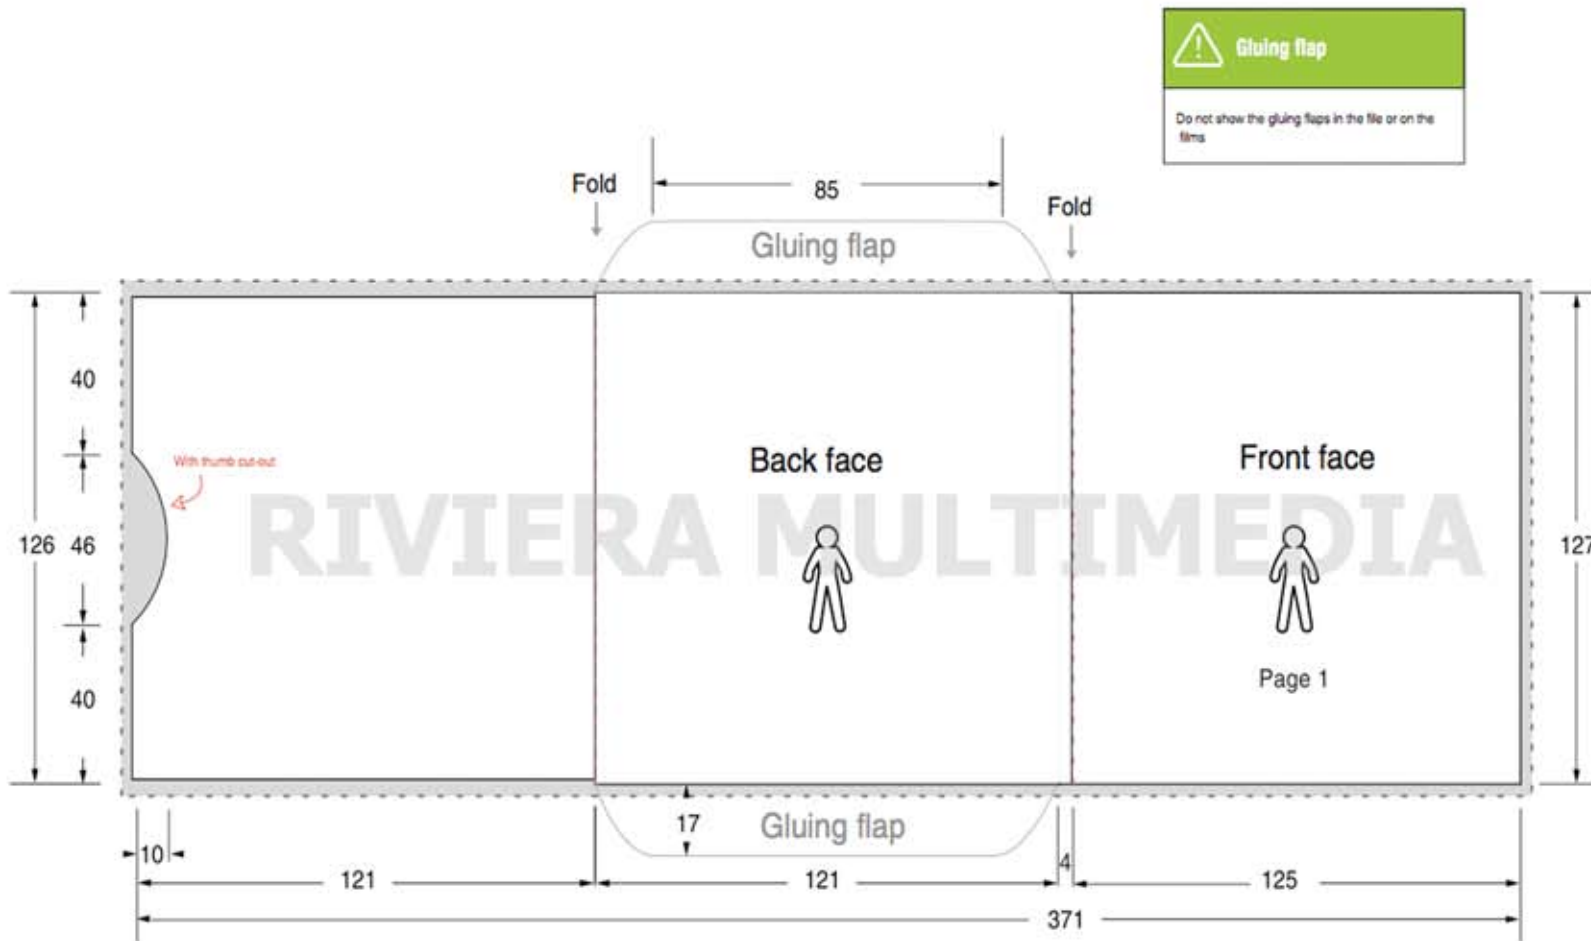

Print Specifications - Dimensions in mm

126mm CD/DVD Sleeve with flap - with or without thumb cut

 **Gluing flap**
Do not show the gluing flaps in the file or on the films

Riviera UK BASE
Multimedia

126mm CD/DVD Sleeve
123.5mm x 127mm x .5mm

Paper Coated 1 side 235g
white back
Print type : offset
Acrylic dispersion varnish
capacity 1 CD or 1 DVD