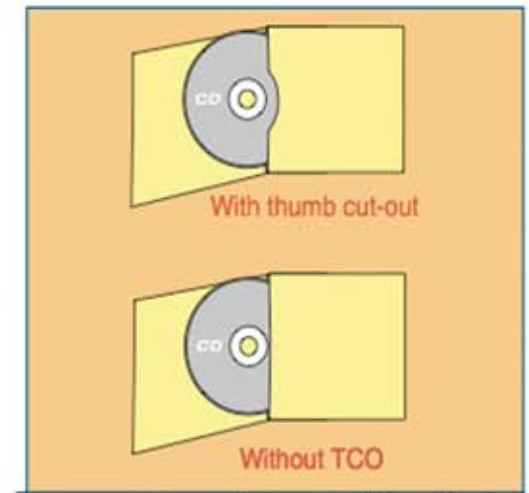

Print Specifications - Dimensions in mm

126mm CD/DVD Sleeve with flap - with or without thumb cut

 **Gluing flap**
Do not show the gluing flaps in the file or on the films

Riviera UK BASE
Multimedia

126mm CD/DVD Sleeve
123.5mm x 127mm x .5mm

Paper Coated 1 side 235g
white back
Print type : offset
Acrylic dispersion varnish
capacity 1 CD or 1 DVD